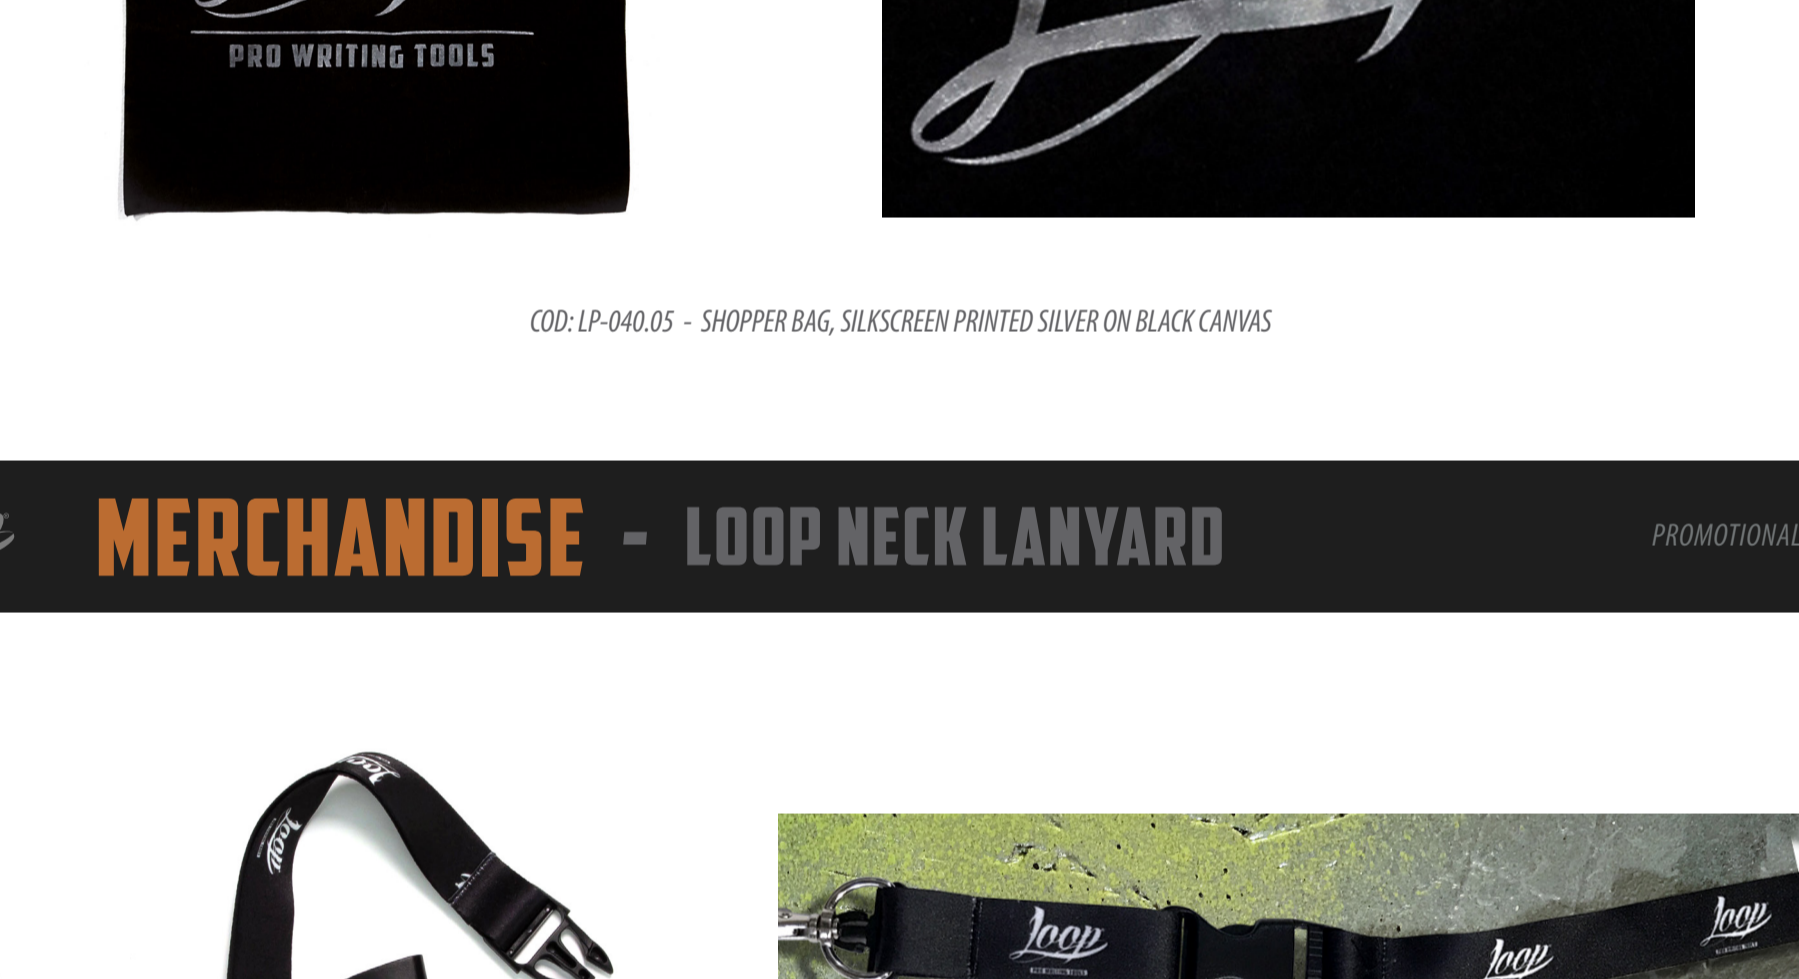

MERCHANDISE - LOOP BEANIE / LED USB

PROMOTIONAL & LIFESTYLE

COD: LP-041.04 - LOOP BEANIE EMBROIDERED HAT, WITH USB LED LIGHT.

MERCHANDISE - REAL COLOR PALETTE

PROMOTIONAL & LIFESTYLE

COD: LP-030.1 - EXCLUSIVE LOOP TOTAL COLOR PALETTE

MERCHANDISE - LOOP MAGNET

PROMOTIONAL & LIFESTYLE

COD: LP-040.06 - LOOP MAGNET 10cm. HIGH

MERCHANDISE - LOOP CANVAS SHOPPER BAG

PROMOTIONAL & LIFESTYLE

COD: LP-040.05 - SHOPPER BAG, SILKSCREEN PRINTED SILVER ON BLACK CANVAS