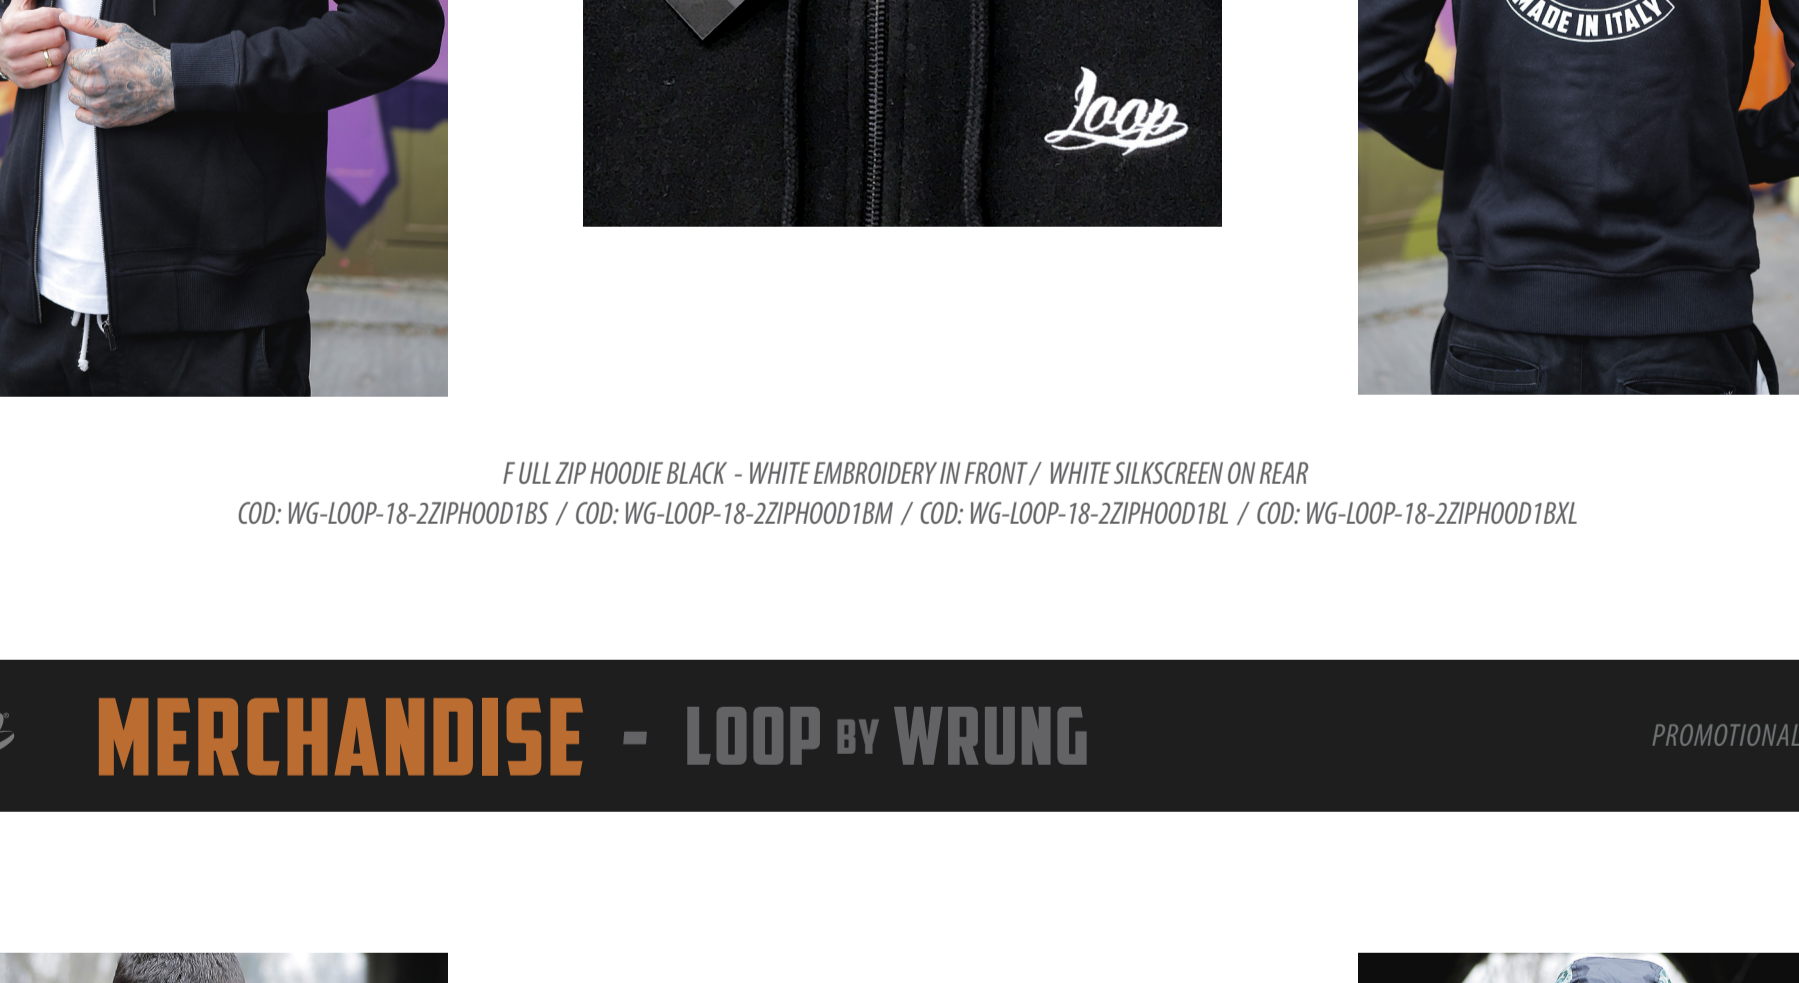

MERCHANDISE - LOOP NECK LANYARD

PROMOTIONAL & LIFESTYLE

COD: LP-040.07 - LOOP BADGE / KEY HOLDER