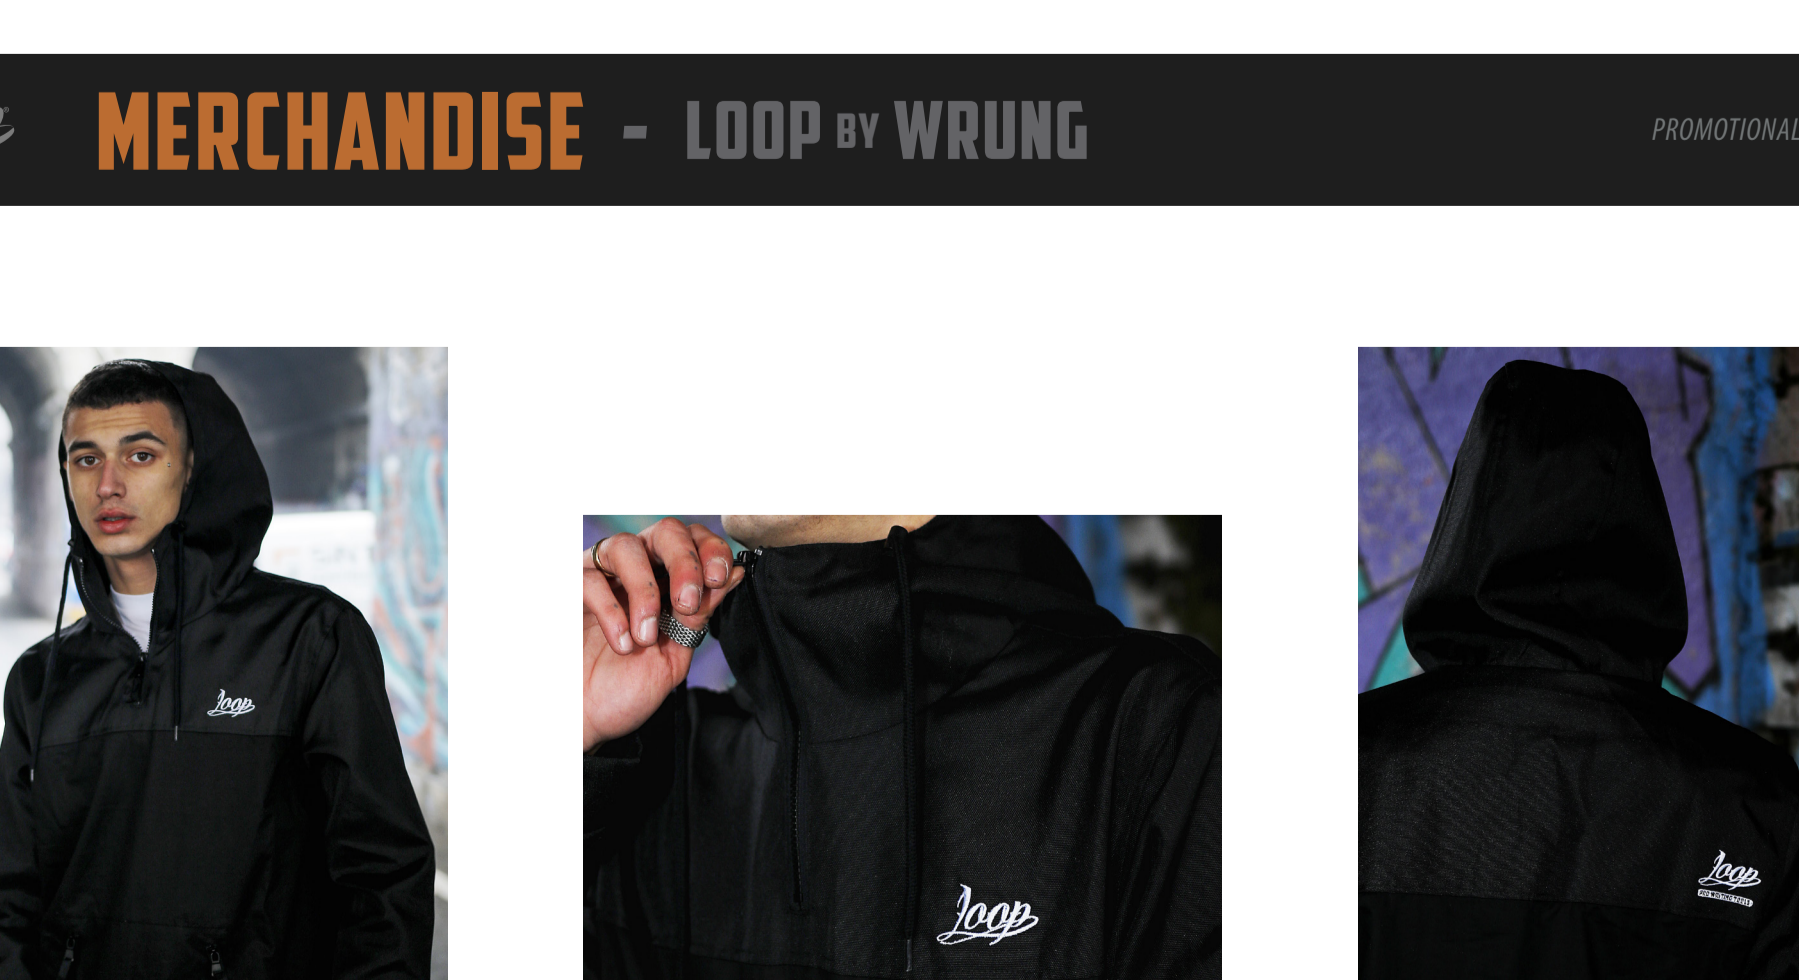

MERCHANDISE - LOOP by WRUNG

PROMOTIONAL & LIFESTYLE

CREWNECK SWEATER BLACK - 3D BLACK EMBROIDERY IN FRONT / BLACK EMBROIDERY ON REAR
COD: WG-LOOP-18-2CREW1B5 / COD: WG-LOOP-18-2CREW1B1M / COD: WG-LOOP-18-2CREW1B1L / COD: WG-LOOP-18-2CREW1B1XL