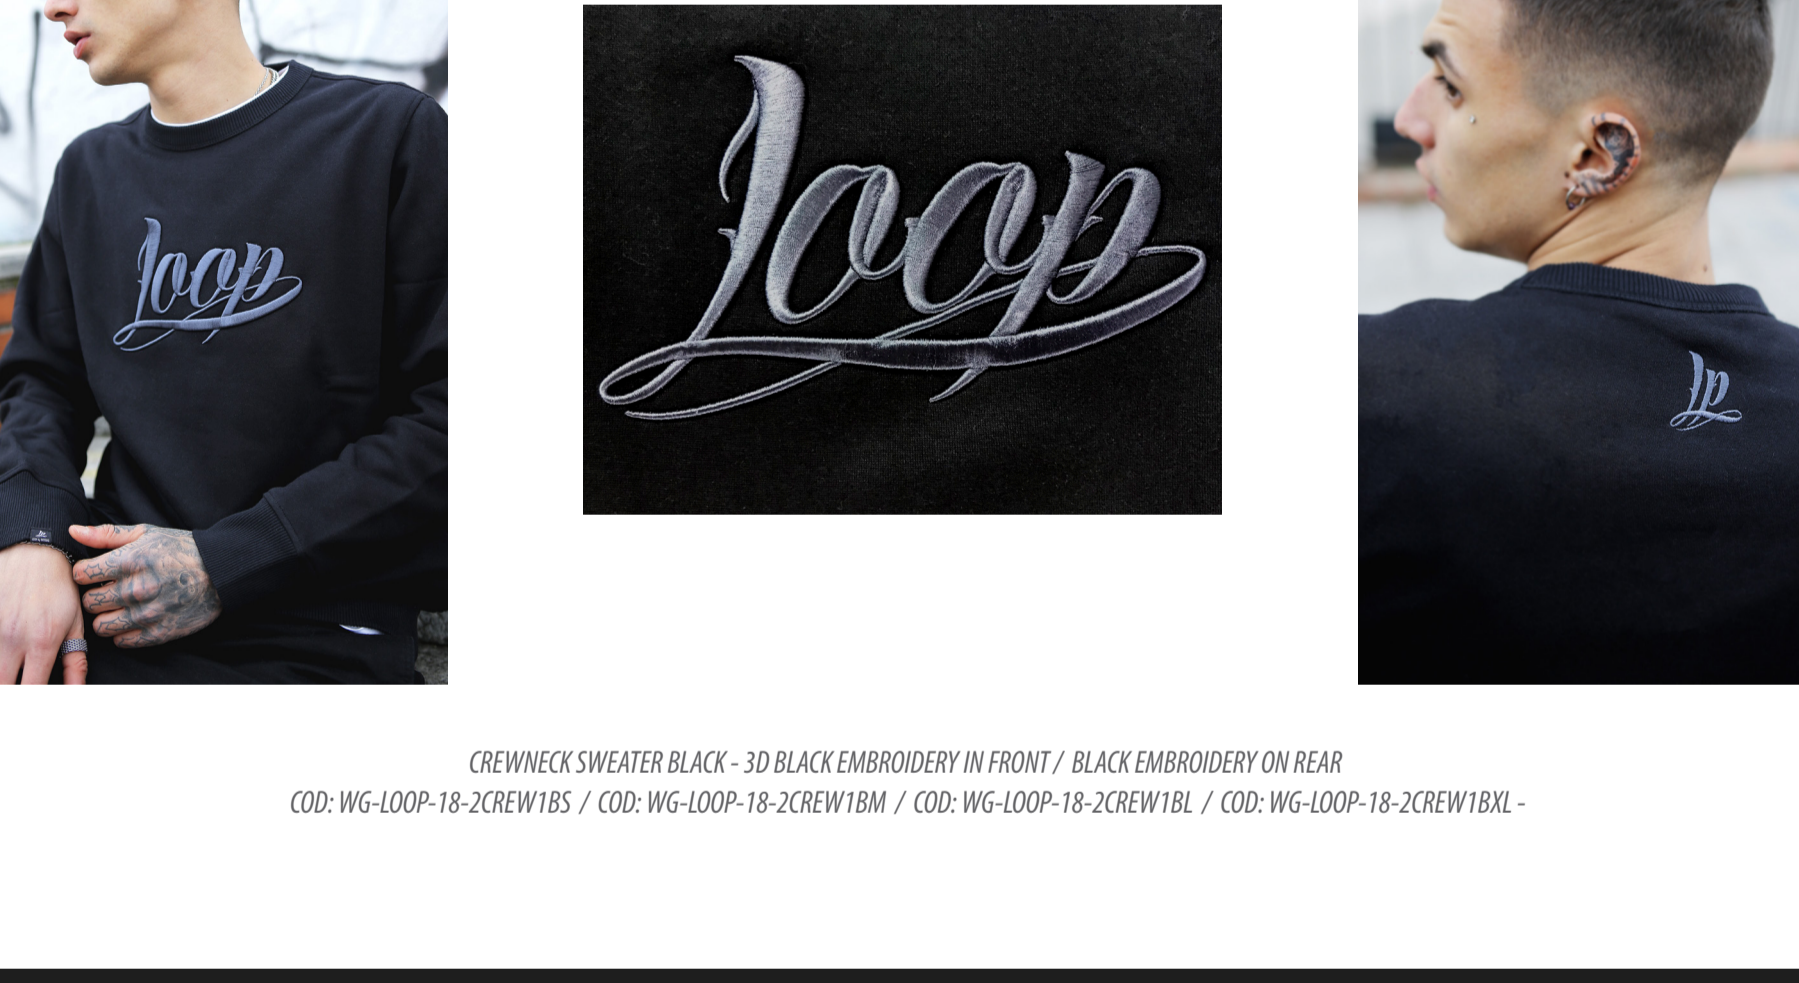

MERCHANDISE - LOOP MAGNET

PROMOTIONAL & LIFESTYLE

COD: LP-040.06 - LOOP MAGNET 10cm. HIGH

MERCHANDISE - LOOP CANVAS SHOPPER BAG

PROMOTIONAL & LIFESTYLE

COD: LP-040.05 - SHOPPER BAG, SILKSCREEN PRINTED SILVER ON BLACK CANVAS