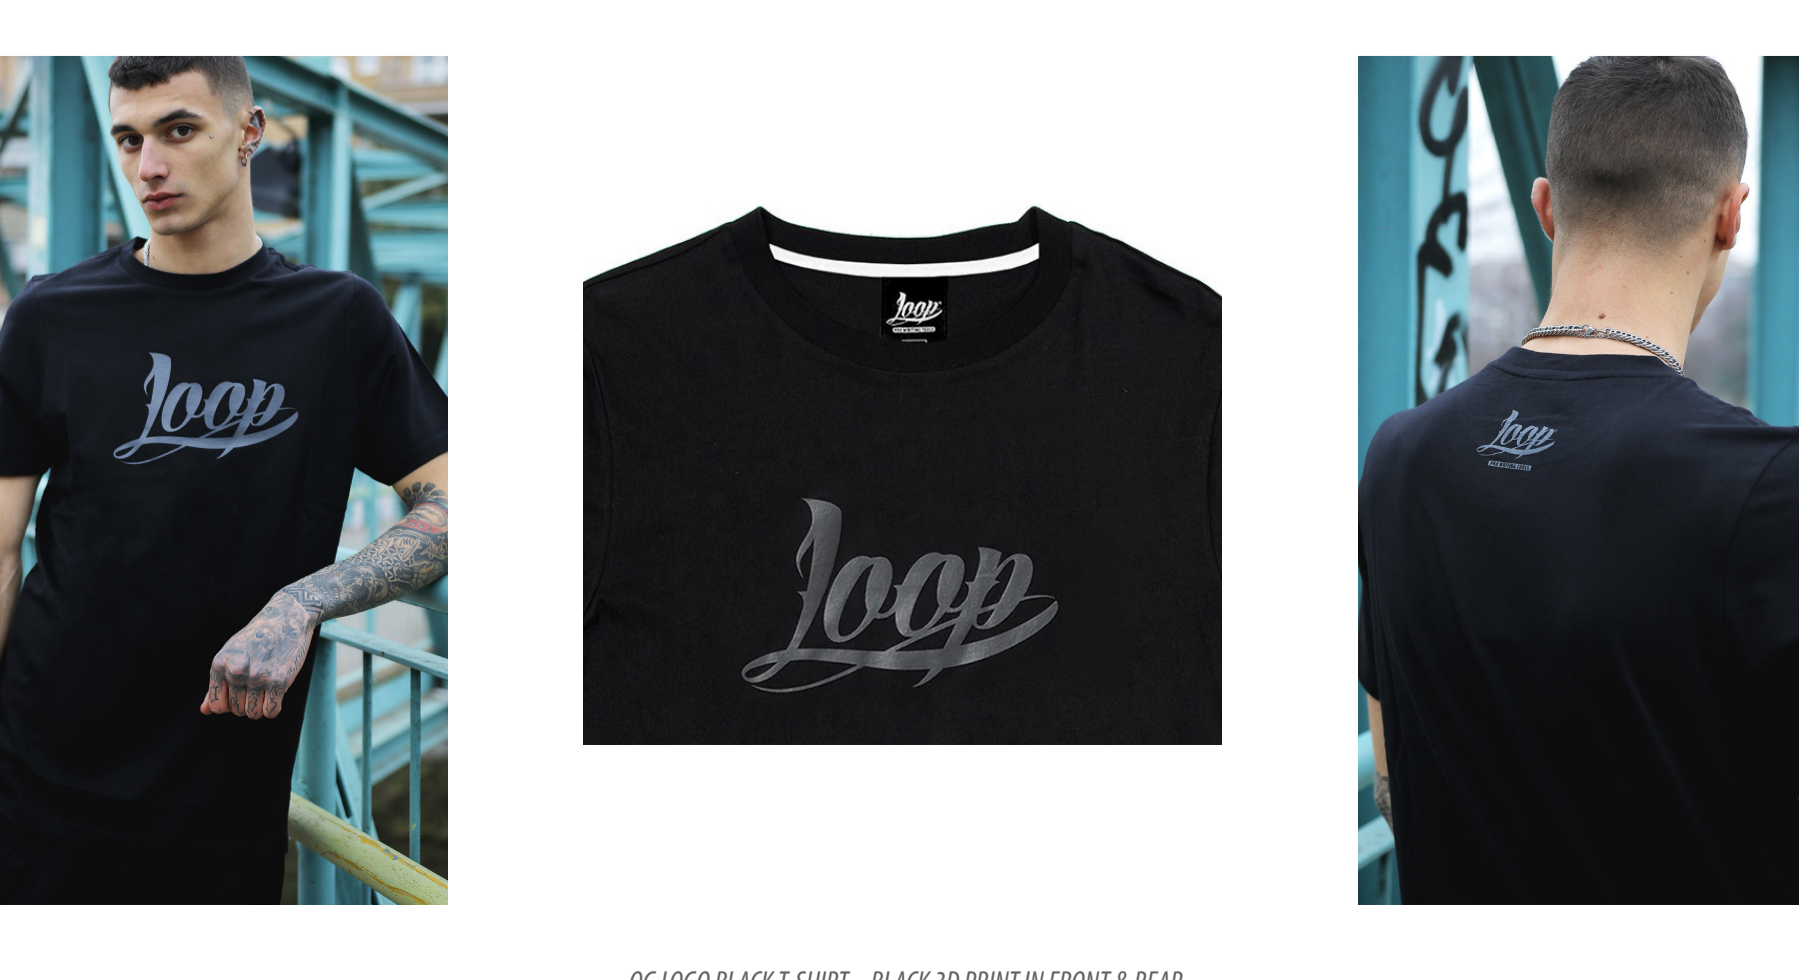

MERCHANDISE - LOOP by WRUNG

PROMOTIONAL & LIFESTYLE

FULL ZIP HOODIE BLACK - WHITE EMBROIDERY IN FRONT / WHITE SILKSCREEN ON REAR
COD: WG-LOOP-18-2ZIPHOOD1B5 / COD: WG-LOOP-18-2ZIPHOOD1B1M / COD: WG-LOOP-18-2ZIPHOOD1B1L / COD: WG-LOOP-18-2ZIPHOOD1B1XL

MERCHANDISE - LOOP by WRUNG

PROMOTIONAL & LIFESTYLE

TWO TONED WINDBREAKER JACKET CAMO/BLACK - WHITE EMBROIDERY IN FRONT / WHITE SILKSCREEN ON REAR
COD: WG-LOOP-18-WINDCKCS / COD: WG-LOOP-18-WINDCKGM / COD: WG-LOOP-18-WINDCKGL / COD: WG-LOOP-18-WINDCKGLXL

MERCHANDISE - LOOP by WRUNG

PROMOTIONAL & LIFESTYLE

TWO TONED WINDBREAKER JACKET CAMO/BLACK - WHITE EMBROIDERY IN FRONT / WHITE SILKSCREEN ON REAR
COD: WG-LOOP-18-WINDCKCS / COD: WG-LOOP-18-WINDCKGM / COD: WG-LOOP-18-WINDCKGL / COD: WG-LOOP-18-WINDCKGLXL

MERCHANDISE - LOOP by WRUNG

PROMOTIONAL & LIFESTYLE

MISSION WINDBREAKER JACKET BLACK/BLACK - WHITE EMBROIDERY IN FRONT & REAR
COD: WG-LOOP-18-WINDBG5 / COD: WG-LOOP-18-WINDBG1M / COD: WG-LOOP-18-WINDBG1L / COD: WG-LOOP-18-WINDBG1XL

MERCHANDISE - LOOP by WRUNG

PROMOTIONAL & LIFESTYLE

DOG LOGO BLACK T-SHIRT - BLACK 3D PRINT IN FRONT & REAR
COD: WG-LOOP-18-1T51B5 / COD: WG-LOOP-18-1T51B1M / COD: WG-LOOP-18-1T51B1L / COD: WG-LOOP-18-1T51B1XL

MERCHANDISE - LOOP by WRUNG

PROMOTIONAL & LIFESTYLE