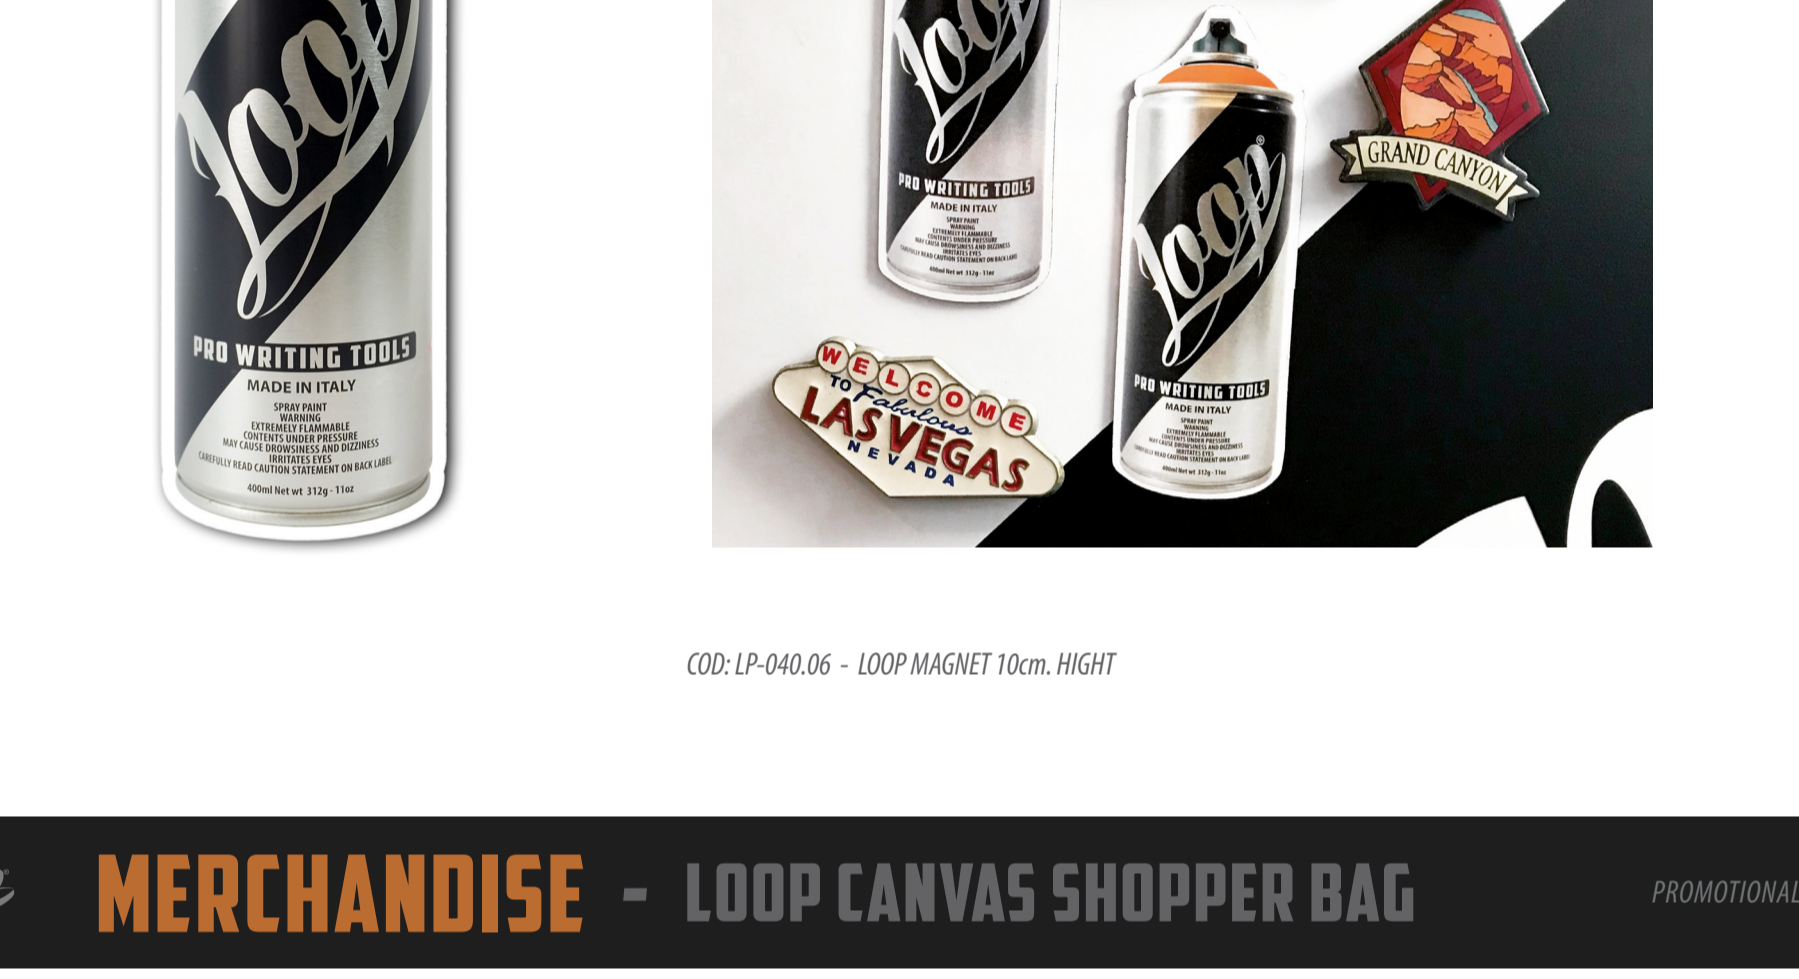

MERCHANDISE - LOOP BEANIE / LED USB

PROMOTIONAL & LIFESTYLE

COD: LP-041.04 - LOOP BEANIE EMBROIDERED HAT, WITH USB LED LIGHT.